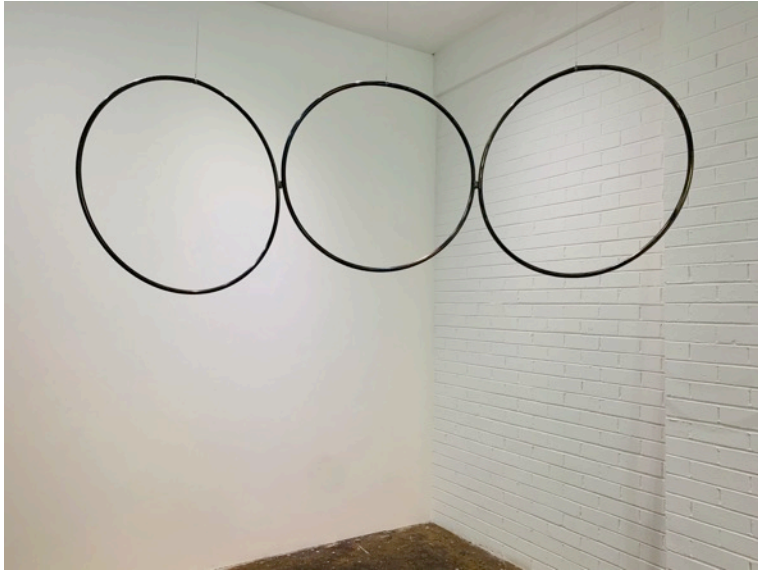

## 1. ENSHEATHE

Knitted steel mesh & steel wire

95 x 60 x 140 cm

Price 1,100.00

## 2. SWADDLING

dimensions variable

Steel wool & steel mesh

Price 1,600.00 (\$450 each)